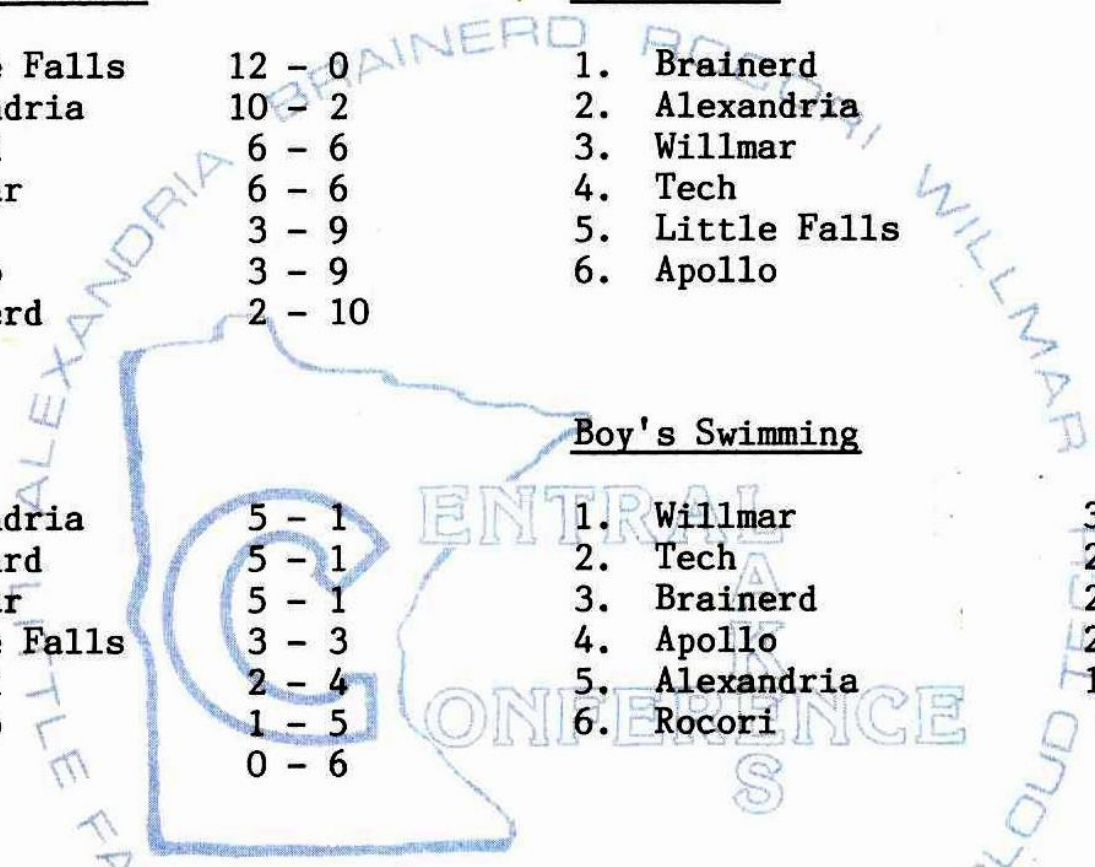

1988-89 FINAL WINTER STANDINGS

FALLS ST. CLOUD

Boy's Basketball

1.	Willmar	8 - 4
1.	Rocori	8 - 4
3.	Little Falls	7 - 5
3.	Brainerd	7 - 5
5.	Tech	6 - 6
6.	Apollo	5 - 7
7.	Alexandria	1 - 11

Hockey

1.	Apollo	6 - 2
2.	Alexandria	4 - 4
2.	Willmar	4 - 4
4.	Brainerd	3 - 5
4.	Tech	3 - 5

Girl's Basketball

1.	Little Falls	12 - 0
2.	Alexandria	10 - 2
3.	Rocori	6 - 6
3.	Willmar	6 - 6
5.	Tech	3 - 9
5.	Apollo	3 - 9
7.	Brainerd	2 - 10

Gymnastics

1.	Brainerd
2.	Alexandria
3.	Willmar
4.	Tech
5.	Little Falls
6.	Apollo

Wrestling

1.	Alexandria	5 - 1
1.	Brainerd	5 - 1
1.	Willmar	5 - 1
4.	Little Falls	3 - 3
5.	Rocori	2 - 4
6.	Apollo	1 - 5
7.	Tech	0 - 6

Boy's Swimming

1.	Willmar	311
2.	Tech	233
3.	Brainerd	229
4.	Apollo	213
5.	Alexandria	182
6.	Rocori	41