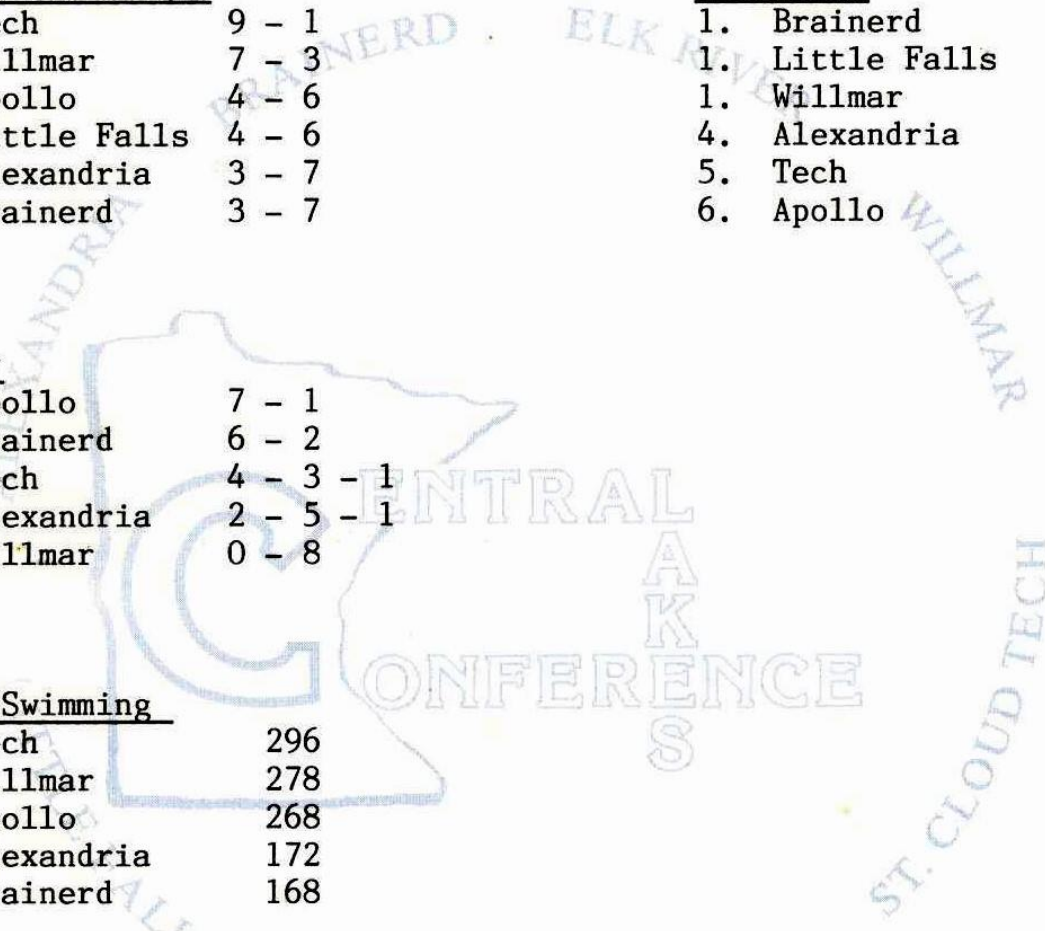

FINAL STANDINGS -- WINTER 1985-86

FALLS

ST. CLOUD APC

Boy's Basketball

1. Tech	10 - 0
2. Willmar	7 - 3
3. Alexandria	4 - 6
3. Little Falls	4 - 6
5. Brainerd	3 - 7
6. Apollo	2 - 8

Gymnastics

Tie

1. Brainerd	135.4
2. Tech	134.7
3. Willmar	129.95
4. Alexandria	119.1
5. Apollo	117.9
6. Little Falls	114.25

Conf. Meet

Girl's Basketball

1. Tech	9 - 1
2. Willmar	7 - 3
3. Apollo	4 - 6
3. Little Falls	4 - 6
5. Alexandria	3 - 7
5. Brainerd	3 - 7

Wrestling

1. Brainerd	4 - 1
1. Little Falls	4 - 1
1. Willmar	4 - 1
4. Alexandria	2 - 3
5. Tech	1 - 4
6. Apollo	0 - 5

Hockey

1. Apollo	7 - 1
2. Brainerd	6 - 2
3. Tech	4 - 3 - 1
4. Alexandria	2 - 5 - 1
5. Willmar	0 - 8

Boy's Swimming

1. Tech	296
2. Willmar	278
3. Apollo	268
4. Alexandria	172
5. Brainerd	168