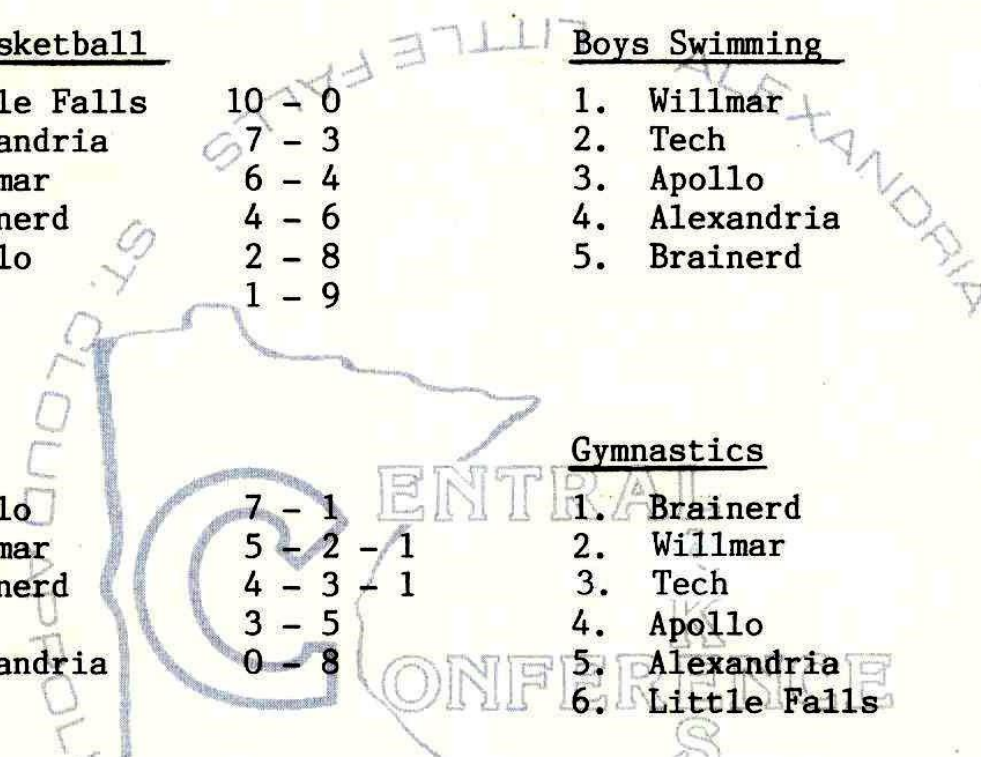

1987-88 WINTER SPORTS FINAL STANDINGS

ST. CLOUD

Boys Basketball

1. Willmar	9 - 1
2. Tech	6 - 4
2. Alexandria	6 - 4
4. Little Falls	4 - 6
5. Brainerd	3 - 7
6. Apollo	2 - 8

Wrestling

1. Brainerd	4 - 1
1. Little Falls	4 - 1
1. Willmar	4 - 1
4. Alexandria	2 - 3
5. Tech	1 - 4
6. Apollo	0 - 5

Girls Basketball

1. Little Falls	10 - 0
2. Alexandria	7 - 3
3. Willmar	6 - 4
4. Brainerd	4 - 6
5. Apollo	2 - 8
6. Tech	1 - 9

Boys Swimming

1. Willmar	311
2. Tech	298
3. Apollo	234
4. Alexandria	165
5. Brainerd	161

Hockey

1. Apollo	7 - 1
2. Willmar	5 - 2 - 1
3. Brainerd	4 - 3 - 1
4. Tech	3 - 5
5. Alexandria	0 - 8

Gymnastics

1. Brainerd	4 - 1
2. Willmar	4 - 1
3. Tech	4 - 1
4. Apollo	2 - 3
5. Alexandria	1 - 4
6. Little Falls	0 - 5