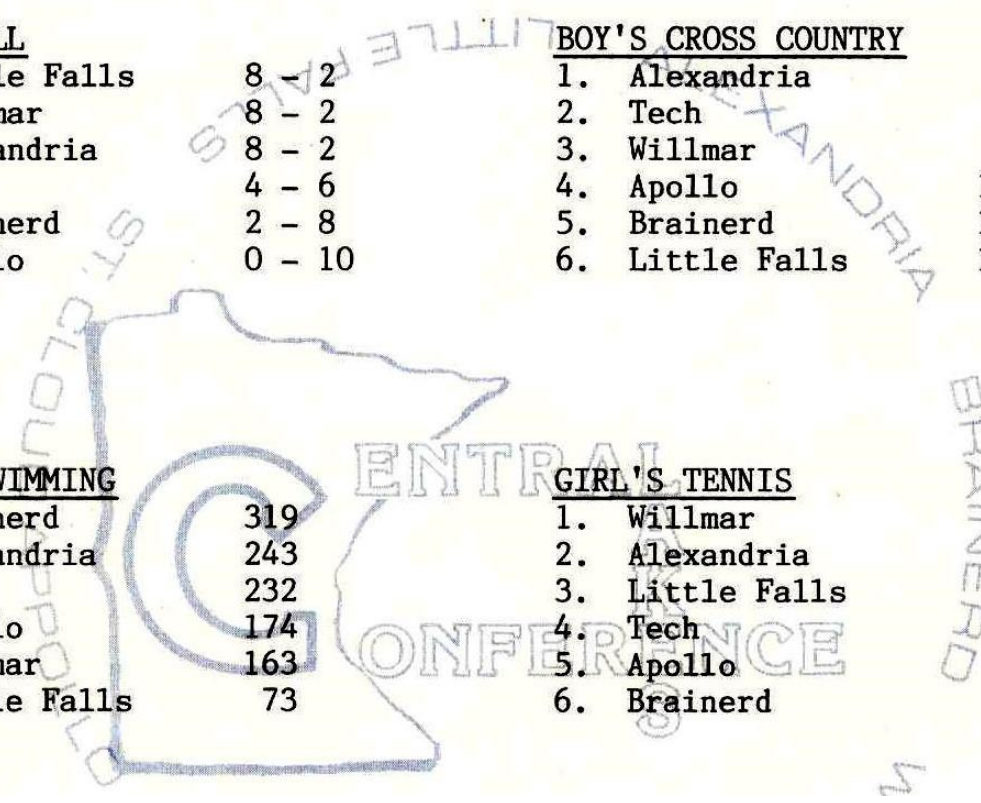

FINAL STANDINGS FALL 1987-88

ST. CLOUD TECH

FOOTBALL

1. Brainerd	4 - 1
1. Willmar	4 - 1
1. Alexandria	4 - 1
4. Little Falls	1 - 4
4. Tech	1 - 4
4. Apollo	1 - 4

GIRL'S CROSS COUNTRY

1. Alexandria	19
2. Apollo	76
3. Tech	81
4. Willmar	95
5. Brainerd	119
6. Little Falls	134

VOLLEYBALL

1. Little Falls	8 - 2
1. Willmar	8 - 2
1. Alexandria	8 - 2
4. Tech	4 - 6
5. Brainerd	2 - 8
6. Apollo	0 - 10

BOY'S CROSS COUNTRY

1. Alexandria	28
2. Tech	39
3. Willmar	91
4. Apollo	100
5. Brainerd	111
6. Little Falls	169

1987-88 WINTER SPORTS FINAL STANDINGS

ST. CLOUD

Boys Basketball

1. Willmar	9 - 1
2. Tech	6 - 4
2. Alexandria	6 - 4
4. Little Falls	4 - 6
5. Brainerd	3 - 7
6. Apollo	2 - 8

Wrestling

1. Brainerd	4 - 1
1. Little Falls	4 - 1
1. Willmar	4 - 1
4. Alexandria	2 - 3
5. Tech	1 - 4
6. Apollo	0 - 5

Girl's Track

1.	Alexandria	122
2.	Tech	87
3.	Little Falls	86
4.	Willmar	77
5.	Brainerd	72
6.	Apollo	58

Boy's Tennis

1.	Apollo	9 - 1
1.	Tech	9 - 1
3.	Brainerd	5 - 5
4.	Willmar	5 - 5
5.	Alexandria	1 - 9
6.	Little Falls	1 - 9